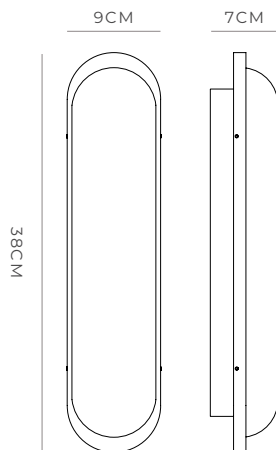

## PRODUCT SPECIFICATIONS

Old Brass  
LR.i01.85.OB

Iron  
LR.i01.85.IRN

### PRODUCT DETAILS

**Application**  
Indoor Wall Light

**Dimensions**  
H38 x W9 x L7cm

**Materials**  
Shade: Glass  
Fixture: Aluminium

**Finishes**  
Shade: White  
Fixture: Old Brass or Iron

**Light Source**  
LED 10W 3000K