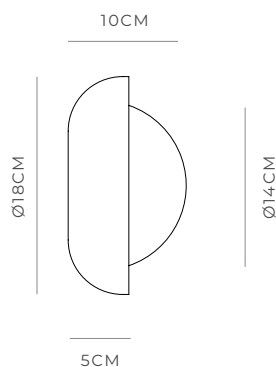

**Clear**  
i01.54f.M.CL + i01.54M.WH + A03.DM.WH

**White**  
i01.54f.M.WH + i01.54M.WH + A03.DM.WH

## DESCRIPTION

The Dome Artisan Wall Light presents a sculptural expression of light, defined by its softly contoured dome-shaped glass and refined proportions. The curved glass form frames the light with a gentle sweep, creating depth and a calm, diffused glow that enhances surrounding surfaces.

The opal dome softens illumination while introducing a sense of material richness and visual balance. Its considered scale allows the fixture to function as both an ambient wall light and a decorative feature, offering warmth and subtle presence without excess.

## PRODUCT DETAILS

**Application**  
Indoor Wall Light

**Dimensions**  
Shade: Ø14cm  
Fixture: Ø18cm x L5cm

**Materials**  
Shade: Glass  
Fixture: Aluminium

**Finishes**  
Shade: White  
Fixture: White, Clear