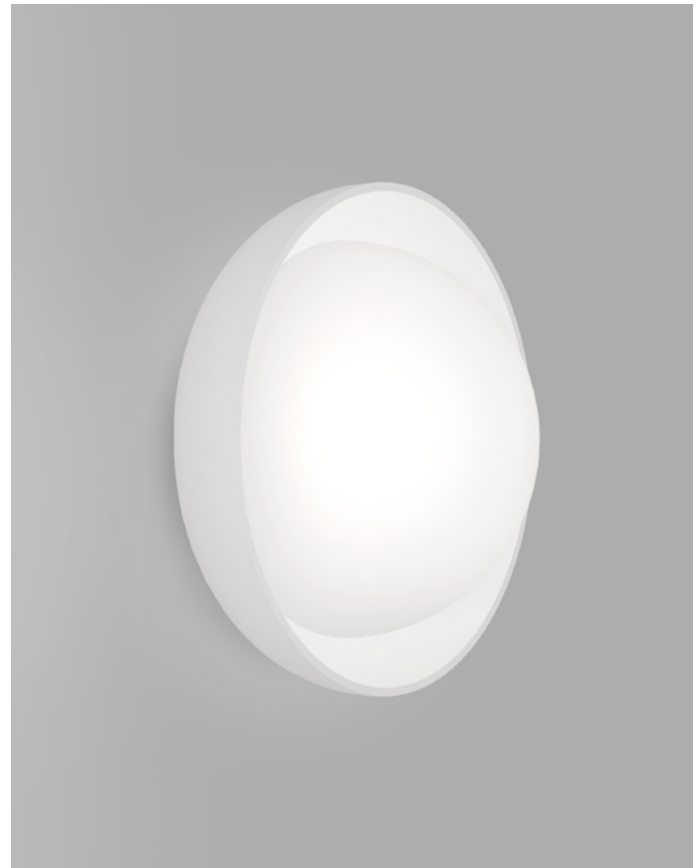

**Clear**  
i01.54f.M.CL + i01.54M.WH + A03.DM.WH

**White**  
i01.54f.M.WH + i01.54M.WH + A03.DM.WH

## DESCRIPTION

The Dome Artisan Wall Light presents a sculptural expression of light, defined by its softly contoured dome-shaped glass and refined proportions. The curved glass form frames the light with a gentle sweep, creating depth and a calm, diffused glow that enhances surrounding surfaces.

The opal dome softens illumination while introducing a sense of material richness and visual balance. Its considered scale allows the fixture to function as both an ambient wall light and a decorative feature, offering warmth and subtle presence without excess.

## PRODUCT DETAILS

**Application**  
Indoor Wall Light

**Dimensions**  
Shade: Ø14cm  
Fixture: Ø18cm x L5cm

**Materials**  
Shade: Glass  
Fixture: Aluminium

**Finishes**  
Shade: White  
Fixture: White, Clear