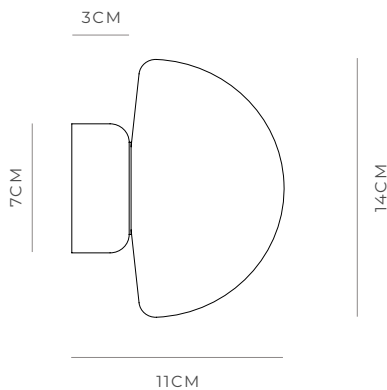

**White**  
i01.54d.WH + A03.DM.WH

**Old Brass**  
i01.54d.OB + A03.DM.WH

**Iron**  
i01.54d.IRN + A03.DM.WH

## DESCRIPTION

The Dome Deco Wall Light distills the elegance of classic Art-Deco lighting into a singular, sculptural form. Featuring a generous dome-shaped glass, this variation creates a softer, more pronounced presence, framing the light in a gentle curve that enhances both depth and diffusion.

The opal dome produces a warm, even glow reminiscent of traditional vanity lighting, while its refined scale elevates the fixture from functional illumination to a considered design feature.

## PRODUCT DETAILS

**Application**  
Indoor Wall Light

**Dimensions**  
Shade: Ø14cm  
Fixture: Ø7cm x L3cm

**Materials**  
Shade: Glass  
Fixture: Aluminium

**Finishes**  
Shade: White  
Fixture: White, Old Brass or Iron