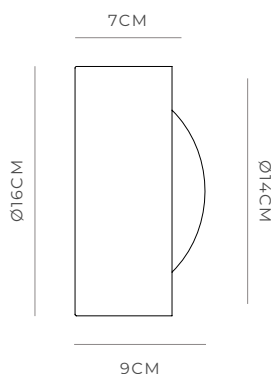

White
i01.54e.L.WH + i01.54M.WH + A03.DM.WH

Old Brass
i01.54e.L.OB + i01.54M.OB + A03.DM.WH

Iron
i01.54e.L.IRN + i01.54M.IRN + A03.DM.WH

DESCRIPTION

The Dome Sur Wall Light offers a sculptural interpretation of the orb through a generous dome-shaped glass form encased within a refined metal frame. Its expanded scale and softened profile create a confident architectural presence, while the opal glass diffuser delivers a warm, evenly distributed glow that enhances atmosphere without overpowering the space.

PRODUCT DETAILS

Application
Indoor Wall Light

Dimensions
Shade: Ø14cm
Fixture: Ø16cm x L7cm

Materials
Shade: Glass
Fixture: Aluminium (White) Brass (Old Brass & Iron)

Finishes
Shade: White
Fixture: White, Old Brass or Iron

Light Source
G9 Max 3W LED

IP Rating
IP44

NOTES

Minimal and versatile enough to be fitted with an assortment of accessories. The Orb Mini Collection is modular with a wide range of possibilities.

Its IP44 rating makes it suitable for bathrooms, offering protection against moisture.