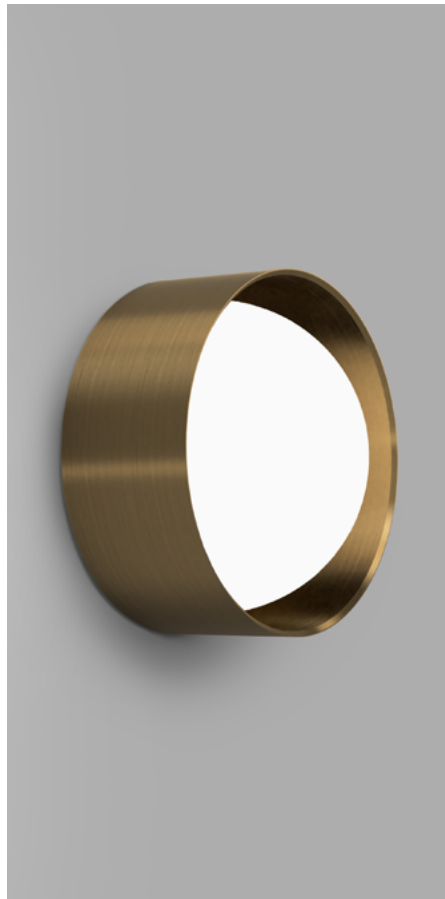

White
i01.54e.L.WH + i01.54M.WH + A03.DM.WH

Old Brass
i01.54e.L.OB + i01.54M.OB + A03.DM.WH

Iron
i01.54e.L.IRN + i01.54M.IRN + A03.DM.WH

DESCRIPTION

The Dome Sur Wall Light offers a sculptural interpretation of the orb through a generous dome-shaped glass form encased within a refined metal frame. Its expanded scale and softened profile create a confident architectural presence, while the opal glass diffuser delivers a warm, evenly distributed glow that enhances atmosphere without overpowering the space.

PRODUCT DETAILS

Application
Indoor Wall Light

Dimensions
Shade: Ø14cm
Fixture: Ø16cm x L7cm

Materials
Shade: Glass
Fixture: Aluminium (White) Brass (Old Brass & Iron)

Finishes
Shade: White
Fixture: White, Old Brass or Iron