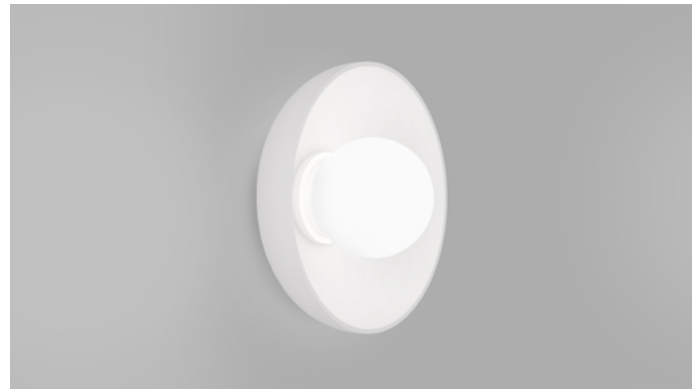

**Orb Small | Clear**  
i01.54f.M.CL + i01.54M.WH + A03.S.WH

**Orb Small | White**  
i01.54f.M.WH + i01.54M.WH + A03.S.WH

**Orb Medium | Clear**  
i01.54f.M.CL + i01.54M.WH + A03.M.WH

**Orb Medium | White**  
i01.54f.M.WH + i01.54M.WH + A03.M.WH

**DESCRIPTION**

Orb Artisan Wall Light introduces a refined, sculptural expression to the Orb family. Featuring a delicately formed dish-shaped glass shade, it frames the orb within a soft, graceful sweep of material, creating a distinctive interplay of shadow, depth, and diffused illumination.

**PRODUCT DETAILS**

**Application**  
Indoor Wall Light

**Dimensions**  
Shade: Ø8cm (Small) or Ø12cm (Medium)  
Fixture: Ø18cm X 5cm

**Materials**  
Shade: Glass  
Fixture: Aluminium

**Finishes**  
Shade: White  
Fixture: White, Clear