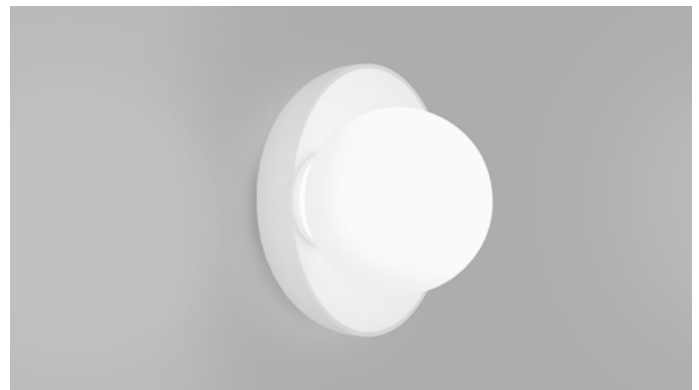

**Orb Small | Clear**  
i01.54f.M.CL + i01.54M.WH + A03.S.WH

**Orb Small | White**  
i01.54f.M.WH + i01.54M.WH + A03.S.WH

**Orb Medium | Clear**  
i01.54f.M.CL + i01.54M.WH + A03.M.WH

**Orb Medium | White**  
i01.54f.M.WH + i01.54M.WH + A03.M.WH

**DESCRIPTION**

Orb Artisan Wall Light introduces a refined, sculptural expression to the Orb family. Featuring a delicately formed dish-shaped glass shade, it frames the orb within a soft, graceful sweep of material, creating a distinctive interplay of shadow, depth, and diffused illumination.

**PRODUCT DETAILS**

**Application**  
Indoor Wall Light

**Dimensions**  
Shade: Ø8cm (Small) or Ø12cm (Medium)  
Fixture: Ø18cm X 5cm

**Materials**  
Shade: Glass  
Fixture: Aluminium

**Finishes**  
Shade: White  
Fixture: White, Clear