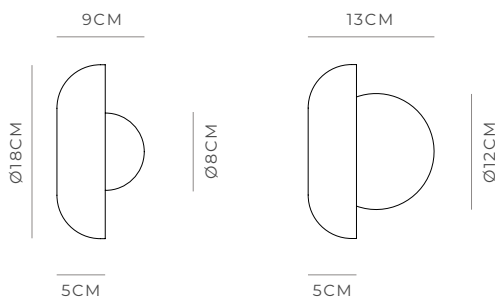

**Orb Small | Clear**  
i01.54f.M.CL + i01.54M.WH + A03.S.WH

**Orb Small | White**  
i01.54f.M.WH + i01.54M.WH + A03.S.WH

**Orb Medium | Clear**  
i01.54f.M.CL + i01.54M.WH + A03.M.WH

**Orb Medium | White**  
i01.54f.M.WH + i01.54M.WH + A03.M.WH

**DESCRIPTION**

Orb Artisan Wall Light introduces a refined, sculptural expression to the Orb family. Featuring a delicately formed dish-shaped glass shade, it frames the orb within a soft, graceful sweep of material, creating a distinctive interplay of shadow, depth, and diffused illumination.

**PRODUCT DETAILS**

**Application**  
Indoor Wall Light

**Dimensions**  
Shade: Ø8cm (Small) or Ø12cm (Medium)  
Fixture: Ø18cm X 5cm

**Materials**  
Shade: Glass  
Fixture: Aluminium

**Finishes**  
Shade: White  
Fixture: White, Clear