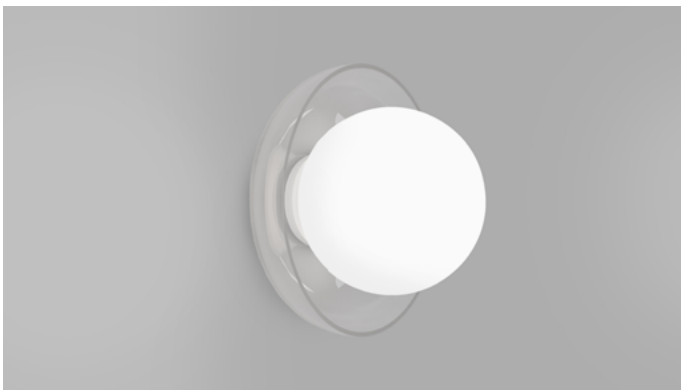

**Orb Small | Clear**  
i01.54f.M.CL + i01.54M.WH + A03.S.WH

**Orb Small | White**  
i01.54f.M.WH + i01.54M.WH + A03.S.WH

**Orb Medium | Clear**  
i01.54f.M.CL + i01.54M.WH + A03.M.WH

**Orb Medium | White**  
i01.54f.M.WH + i01.54M.WH + A03.M.WH

**DESCRIPTION**

Orb Artisan Wall Light introduces a refined, sculptural expression to the Orb family. Featuring a delicately formed dish-shaped glass shade, it frames the orb within a soft, graceful sweep of material, creating a distinctive interplay of shadow, depth, and diffused illumination.

**PRODUCT DETAILS**

**Application**  
Indoor Wall Light

**Dimensions**  
Shade: Ø8cm (Small) or Ø12cm (Medium)  
Fixture: Ø18cm X 5cm

**Materials**  
Shade: Glass  
Fixture: Aluminium

**Finishes**  
Shade: White  
Fixture: White, Clear

**Light Source**  
G9 Max 3W LED

**IP Rating**  
IP44

**NOTES**

Its IP44 rating makes it suitable for bathrooms, offering protection against moisture.

Installation  
Instructions