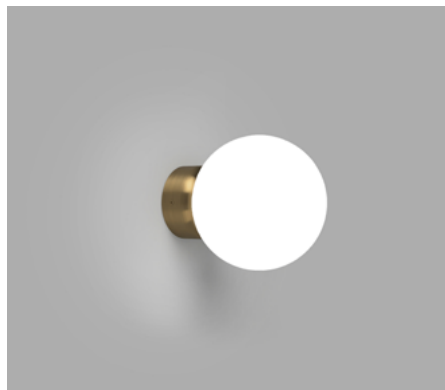

Small | White
i01.54d.WH + A03.S.WH

Small | Old Brass
i01.54d.OB + A03.S.WH

Small | Iron
i01.54d.IRN + A03.S.WH

Medium | White
i01.54d.WH + A03.M.WH

Medium | Old Brass
i01.54d.OB + A03.M.WH

Medium | Iron
i01.54d.IRN + A03.M.WH

DESCRIPTION

The Orb Deco Wall Light draws subtle inspiration from the elegance of classic Art-Deco vanity mirrors, then reinterpreted through a contemporary lens. Defined by its clean geometry and softly illuminated glass shade, Orb Deco celebrates the timeless balance between form, symmetry, and light.

PRODUCT DETAILS

Application
Indoor Wall Light

Dimensions
Shade: Ø8cm (Small) or Ø12cm (Medium)
Fixture: Ø7cm x 3cm

Materials
Shade: Glass
Fixture: Aluminium

Finishes
Shade: White
Fixture: White, Old Brass or Iron