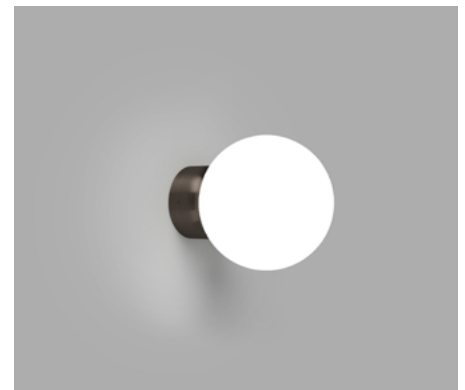

Small | White
i01.54d.WH + A03.S.WH

Small | Old Brass
i01.54d.OB + A03.S.WH

Small | Iron
i01.54d.IRN + A03.S.WH

Medium | White
i01.54d.WH + A03.M.WH

Medium | Old Brass
i01.54d.OB + A03.M.WH

Medium | Iron
i01.54d.IRN + A03.M.WH

DESCRIPTION

The Orb Deco Wall Light draws subtle inspiration from the elegance of classic Art-Deco vanity mirrors, then reinterpreted through a contemporary lens. Defined by its clean geometry and softly illuminated glass shade, Orb Deco celebrates the timeless balance between form, symmetry, and light.

PRODUCT DETAILS

Application
Indoor Wall Light

Dimensions
Shade: Ø8cm (Small) or Ø12cm (Medium)
Fixture: Ø7cm x 3cm

Materials
Shade: Glass
Fixture: Aluminium

Finishes
Shade: White
Fixture: White, Old Brass or Iron

Light Source
G9 Max 3W LED

IP Rating
IP44

NOTES

Its IP44 rating makes it suitable for bathrooms, offering protection against moisture.

Installation
Instructions