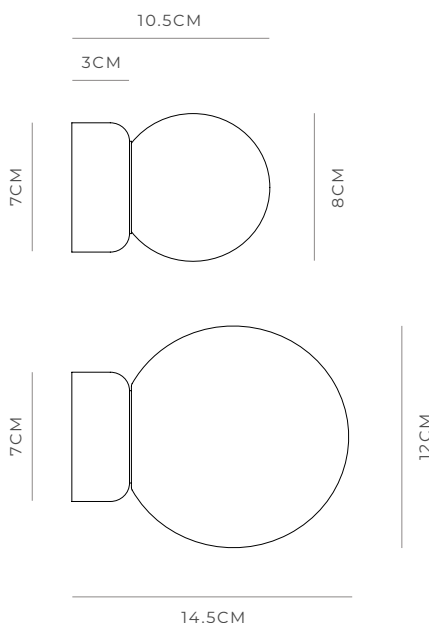

Small | White
i01.54d.WH + A03.S.WH

Small | Old Brass
i01.54d.OB + A03.S.WH

Small | Iron
i01.54d.IRN + A03.S.WH

Medium | White
i01.54d.WH + A03.M.WH

Medium | Old Brass
i01.54d.OB + A03.M.WH

Medium | Iron
i01.54d.IRN + A03.M.WH

DESCRIPTION

The Orb Deco Wall Light draws subtle inspiration from the elegance of classic Art-Deco vanity mirrors, then reinterpreted through a contemporary lens. Defined by its clean geometry and softly illuminated glass shade, Orb Deco celebrates the timeless balance between form, symmetry, and light.

PRODUCT DETAILS

Application
Indoor Wall Light

Dimensions
Shade: Ø8cm (Small) or Ø12cm (Medium)
Fixture: Ø7cm x 3cm

Materials
Shade: Glass
Fixture: Aluminium

Finishes
Shade: White
Fixture: White, Old Brass or Iron

Light Source
G9 Max 3W LED

IP Rating
IP44

NOTES

Its IP44 rating makes it suitable for bathrooms, offering protection against moisture.

Installation
Instructions