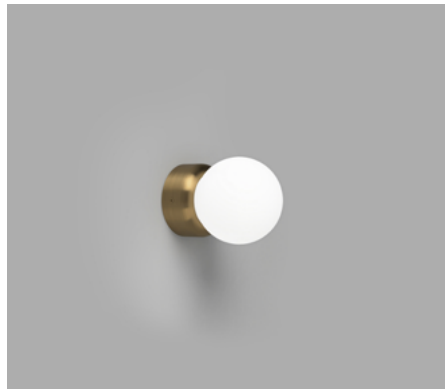

Small | White
i01.54d.WH + A03.S.WH

Small | Old Brass
i01.54d.OB + A03.S.WH

Small | Iron
i01.54d.IRN + A03.S.WH

Medium | White
i01.54d.WH + A03.M.WH

Medium | Old Brass
i01.54d.OB + A03.M.WH

Medium | Iron
i01.54d.IRN + A03.M.WH

DESCRIPTION

The Orb Deco Wall Light draws subtle inspiration from the elegance of classic Art-Deco vanity mirrors, then reinterpreted through a contemporary lens. Defined by its clean geometry and softly illuminated glass shade, Orb Deco celebrates the timeless balance between form, symmetry, and light.

PRODUCT DETAILS

Application
Indoor Wall Light

Dimensions
Shade: Ø8cm (Small) or Ø12cm (Medium)
Fixture: Ø7cm x 3cm

Materials
Shade: Glass
Fixture: Aluminium

Finishes
Shade: White
Fixture: White, Old Brass or Iron