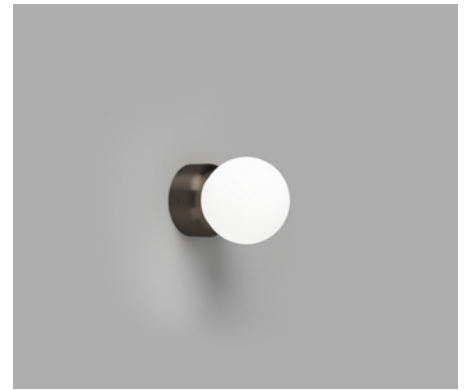

Small | White
i01.54d.WH + A03.S.WH

Small | Old Brass
i01.54d.OB + A03.S.WH

Small | Iron
i01.54d.IRN + A03.S.WH

Medium | White
i01.54d.WH + A03.M.WH

Medium | Old Brass
i01.54d.OB + A03.M.WH

Medium | Iron
i01.54d.IRN + A03.M.WH

DESCRIPTION

The Orb Deco Wall Light draws subtle inspiration from the elegance of classic Art-Deco vanity mirrors, then reinterpreted through a contemporary lens. Defined by its clean geometry and softly illuminated glass shade, Orb Deco celebrates the timeless balance between form, symmetry, and light.

PRODUCT DETAILS

Application
Indoor Wall Light

Dimensions
Shade: Ø8cm (Small) or Ø12cm (Medium)
Fixture: Ø7cm x 3cm

Materials
Shade: Glass
Fixture: Aluminium

Finishes
Shade: White
Fixture: White, Old Brass or Iron