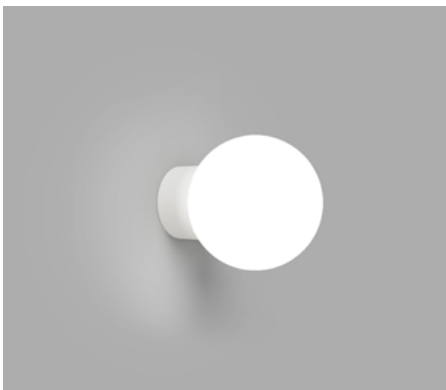

Small | White
i01.54d.WH + A03.S.WH

Small | Old Brass
i01.54d.OB + A03.S.WH

Small | Iron
i01.54d.IRN + A03.S.WH

Medium | White
i01.54d.WH + A03.M.WH

Medium | Old Brass
i01.54d.OB + A03.M.WH

Medium | Iron
i01.54d.IRN + A03.M.WH

DESCRIPTION

The Orb Deco Wall Light draws subtle inspiration from the elegance of classic Art-Deco vanity mirrors, then reinterpreted through a contemporary lens. Defined by its clean geometry and softly illuminated glass shade, Orb Deco celebrates the timeless balance between form, symmetry, and light.

PRODUCT DETAILS

Application
Indoor Wall Light

Dimensions
Shade: Ø8cm (Small) or Ø12cm (Medium)
Fixture: Ø7cm x 3cm

Materials
Shade: Glass
Fixture: Aluminium

Finishes
Shade: White
Fixture: White, Old Brass or Iron