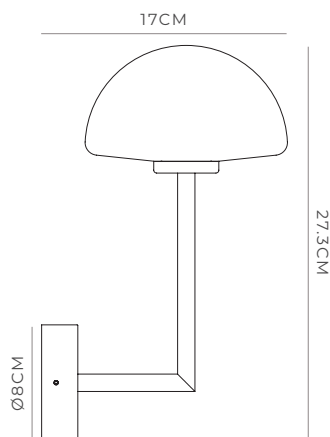

ORB DOME LONG ARM

PRODUCT SPECIFICATIONS

White
LR.i01.54B.WH + LR.A03.DM.WH

Chrome
LR.i01.54B.CH + LR.A03.DM.WH

Dark Bronze
LR.i01.54B.DB + LR.A03.DM.WH

DESCRIPTION

With its long arm, this variation from the Orb collection features a half sphere shade. It makes a statement yet still allows the focus to stay on the smoothness of the dome. Its proportions showcase the harmonious balance between its diametrical forms. Suitable to use in bathrooms.

PRODUCT DETAILS

Application
Indoor Wall Light

Dimensions
Shade: H14 x W14 x L8.6cm
Fixture: H19.5 x Ø8 x L12.5cm

Materials
Shade: Glass
Fixture: Aluminium

Finishes
Shade: Satin White
Fixture: White, Chrome or Dark Bronze

Light Source
G9 Max 5W LED

IP Rating
IP44

NOTES

The long arm transforms the Orb Dome from being an understated fixture to a statement piece by accentuating its craftsmanship and finish.

Can be installed with diffuser up or down facing.