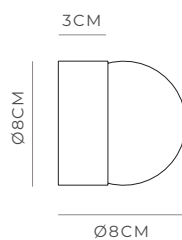

PRODUCT DETAILS

Application

Indoor Wall Light

Dimensions

Shade: Ø8cm (Small) or
Ø12cm (Medium)
Fixture: Ø12cm x L5cm

Materials

Shade: Glass
Fixture: Aluminium

Finishes

Shade: White
Fixture: White, Old Brass
or Iron

Light Source

G9 Max 5W LED

IP Rating

IP44

NOTES

Minimal and versatile enough to be fitted with an assortment of accessories. The Orb Collection is modular with a wide range of possibilities.