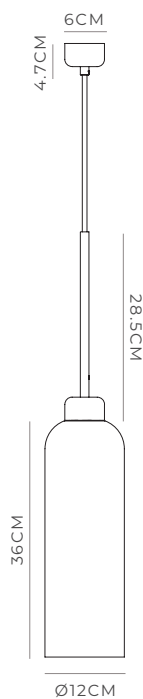

PARLOUR LITE ELONG

PRODUCT SPECIFICATIONS

Textured Black or Textured White / White
LR.i02.26.BL or LR.i02.26.WH + LR.A01.007.WH

Textured Black or Textured White / Clear
LR.i02.26.BL or LR.i02.26.WH + LR.A01.007.CL

Textured Black or Textured White / Smoke
LR.i02.26.BL or LR.i02.26.WH + LR.A01.007.SM

Textured Black or Textured White / Amber
LR.i02.26.BL or LR.i02.26.WH + LR.A01.007.AM

DESCRIPTION

The compact suspension is sleek and contemporary while the shade reveals a contrast of antique flair with a modern twist through its elongated form.

PRODUCT DETAILS

Application
Indoor Pendant Light

Dimensions
Shade: H36 x Ø12cm
Fixture: H28.5 x Ø6cm

Materials
Shade: Glass
Fixture: Aluminium

Finishes
Shade: White, Clear,
Smoke or Amber
Fixture: Textured Black
or Textured White

Light Source
E27 Max 9W LED

Cord
Max 200cm

NOTES

The Parlour Lite Elong Pendant is a hybrid of the Lite suspension with the Elong glass shade.