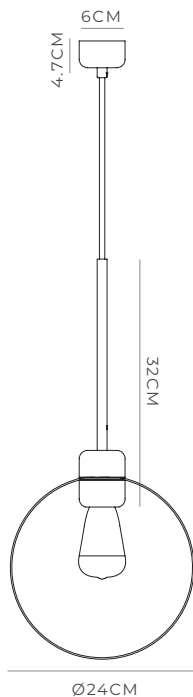

# PRODUCT SPECIFICATIONS

Textured Black  
LR.i02.26.BL + LR.A35.RNG.OB

Textured White  
LR.i02.26.WH + LR.A35.CNE.OB

## DESCRIPTION

The Parlour Lite Ring is carefully formed in solid brass with a textural quality that is smooth and refined. A subtle accessory to enhance any space.

## PRODUCT DETAILS

**Application**  
Indoor Pendant Light

**Dimensions**  
Ring: Ø24 x W5cm  
Fixture: H32 x Ø6cm

**Materials**  
Ring: Brass  
Fixture: Aluminium

**Finishes**  
Ring: Brass  
Fixture: Textured Black  
or Textured White

**Light Source**  
E27 Max 9W LED

**Cord**  
Max 200cm