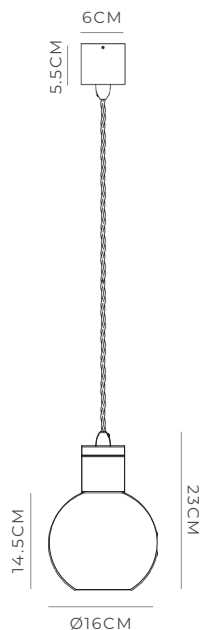

## PRODUCT SPECIFICATIONS

Old Brass or Iron / White  
LR.i02.25.OB or LR.i02.25.IRN + LR.A01.004.WH

Old Brass or Iron / Clear  
LR.i02.25.OB or LR.i02.25.IRN + LR.A01.004.CL

Old Brass or Iron / Smoke  
LR.i02.25.OB or LR.i02.25.IRN + LR.A01.004.SM

### DESCRIPTION

The Parlour Sphere reveals a luxe detail in the beautifully thick mouth blown glass element that encompasses the globe and transmits a beautiful glow through the glass. Suspended by the solid brass lamp holder, this truly is timeless elegance.

### PRODUCT DETAILS

**Application**  
Indoor Pendant Light

**Dimensions**  
Shade: H14.5 x Ø16cm  
Fixture: H8.5 x Ø6cm

**Materials**  
Shade: Glass  
Fixture: Brass

**Finishes**  
Shade: White, Clear,  
Smoke or Amber  
Fixture: Old Brass or Iron

**Light Source**  
E27 Max 9W LED

**Cord**  
Max 200cm