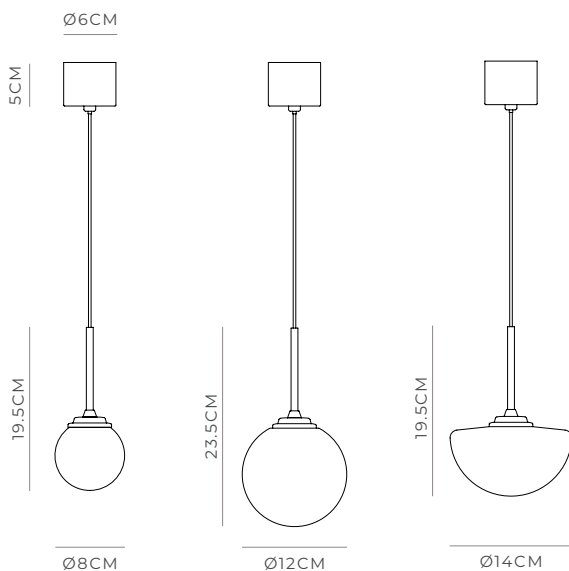

Installation
Instructions