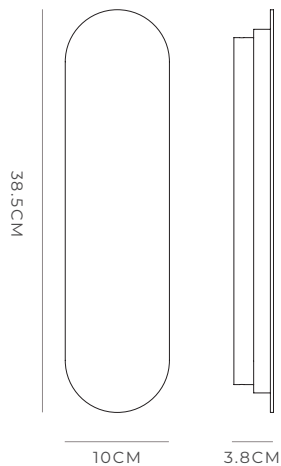

Long
LR.i01.60.LNG.WH

DESCRIPTION

Shadow Long Wall Light features a diffused light that exerts a halo-like illumination from behind the elongated flat shade to create soft and comfortable light. The Shadow Long fitting can be installed horizontally or vertically to Shadow is the perfect way to captivate soft lighting within any space.

PRODUCT DETAILS

Application
Indoor Wall Light

Dimensions
H38.5 x W10 x D3.8

Materials
Aluminium

Finish
Satin White

Light Source
LED 10W 3000K

CRI
+90

Dimming
TRIAC

NOTES

The Shadow Long Wall Light is dimmable with leading edge and trailing edge dimmers.

The Shadow fitting can also be installed on the ceiling to be used as an indirect light source that is close to ceiling.