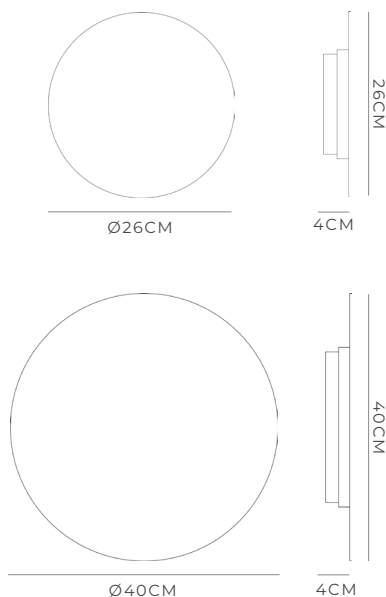

SHADOW

PRODUCT SPECIFICATIONS

Medium
LR.i01.60.M.WH

Large
LR.i01.60.L.WH

DESCRIPTION

Shadow Wall Light adorns its form as it lights up celestially. The diffused light exerts a halo-like illumination from behind the flat sphere shade to create soft and comfortable light. Shadow is the perfect way to captivate soft lighting within any space.

PRODUCT DETAILS

Application
Indoor Wall Light or
Ceiling Light

Dimensions
Medium: Ø26cm
Large: Ø40cm

Materials
Aluminium

Finish
White

Light Source
LED 10W 3000K

CRI
+90

Dimming
TRIAC

NOTES

The Shadow Wall Light is dimmable with leading edge and trailing edge dimmers.

The Shadow fitting can also be installed on the ceiling to be used as an indirect light source that is close to ceiling.