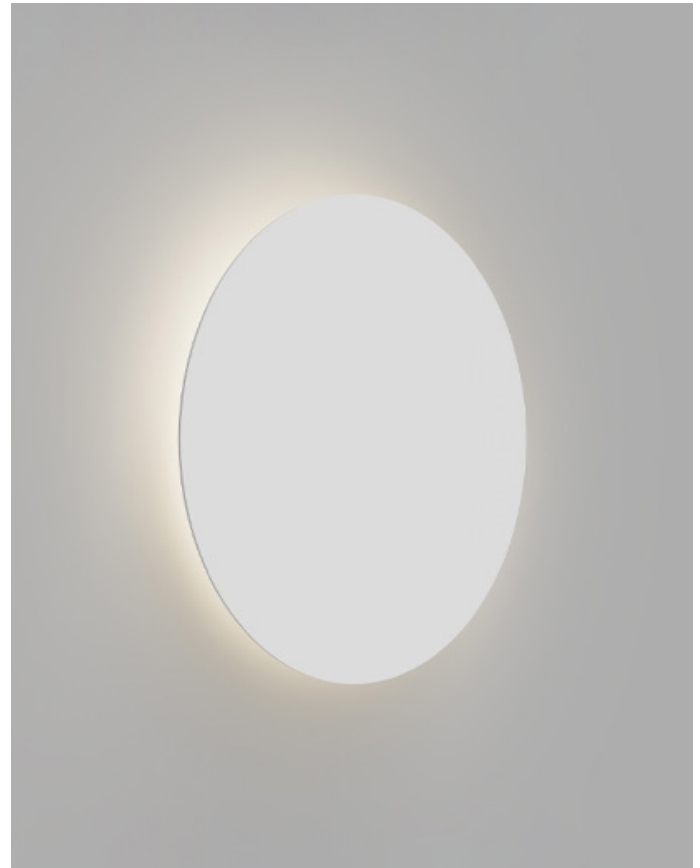

SHADOW

PRODUCT SPECIFICATIONS

Medium
LR.i01.60.M.WH

Large
LR.i01.60.L.WH

DESCRIPTION

Shadow Wall Light adorns its form as it lights up celestially. The diffused light exerts a halo-like illumination from behind the flat sphere shade to create soft and comfortable light. Shadow is the perfect way to captivate soft lighting within any space.

PRODUCT DETAILS

Application
Indoor Wall Light or
Ceiling Light

Dimensions
Medium: Ø26cm
Large: Ø40cm

Materials
Aluminium

Finish
White

Light Source
LED 10W 3000K

CRI
+90

Dimming
TRIAC

NOTES

The Shadow Wall Light is dimmable with leading edge and trailing edge dimmers.

The Shadow fitting can also be installed on the ceiling to be used as an indirect light source that is close to ceiling.