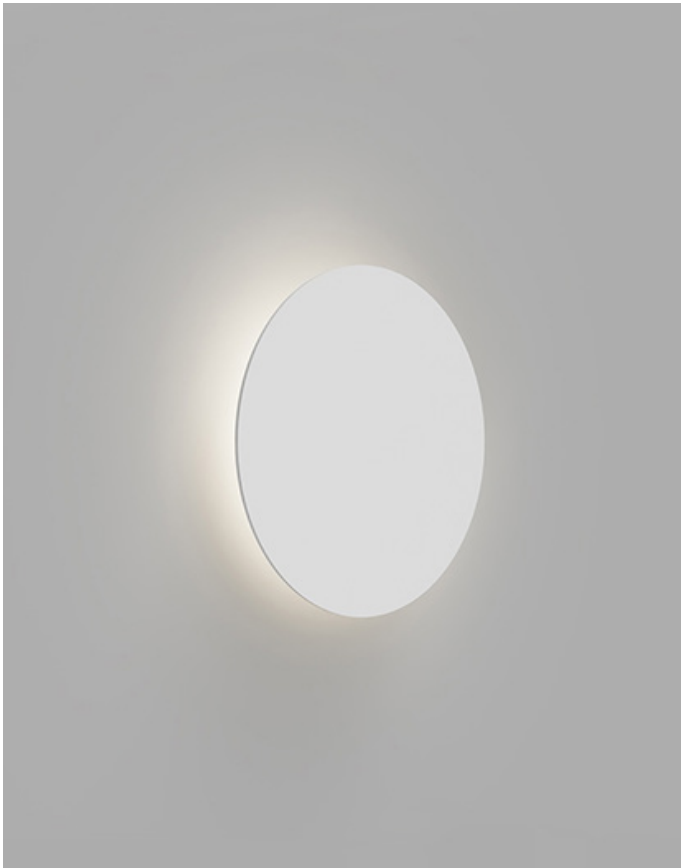

SHADOW

PRODUCT SPECIFICATIONS

Medium
LR.i01.60.M.WH

Large
LR.i01.60.L.WH

DESCRIPTION

Shadow Wall Light adorns its form as it lights up celestially. The diffused light exerts a halo-like illumination from behind the flat sphere shade to create soft and comfortable light. Shadow is the perfect way to captivate soft lighting within any space.

PRODUCT DETAILS

Application
Indoor Wall Light or
Ceiling Light

Dimensions
Medium: Ø26cm
Large: Ø40cm

Materials
Aluminium

Finish
White

Light Source
LED 10W 3000K

CRI
+90

Dimming
TRIAC

NOTES

The Shadow Wall Light is dimmable with leading edge and trailing edge dimmers.

The Shadow fitting can also be installed on the ceiling to be used as an indirect light source that is close to ceiling.